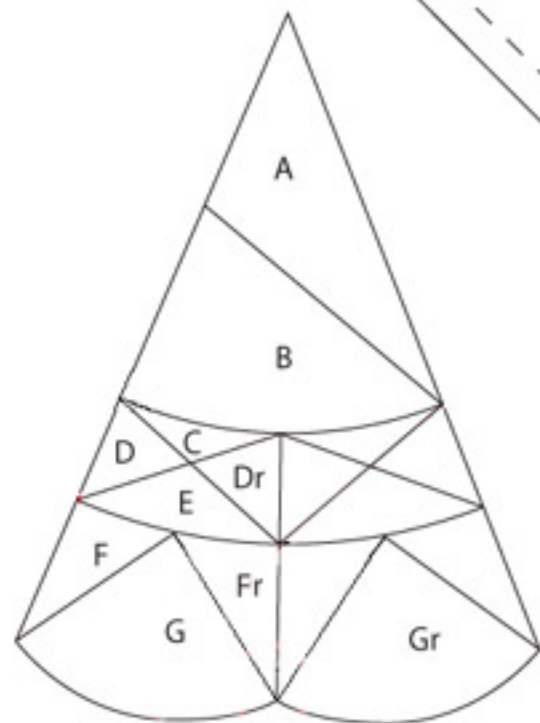

14"

**A**

CUT 8

10.5"

**B**

CUT 8

When printing this template:  
To insure your final treeskirt measures  
the full 46", please make sure the  
actual size matches the measurements  
labeled above.