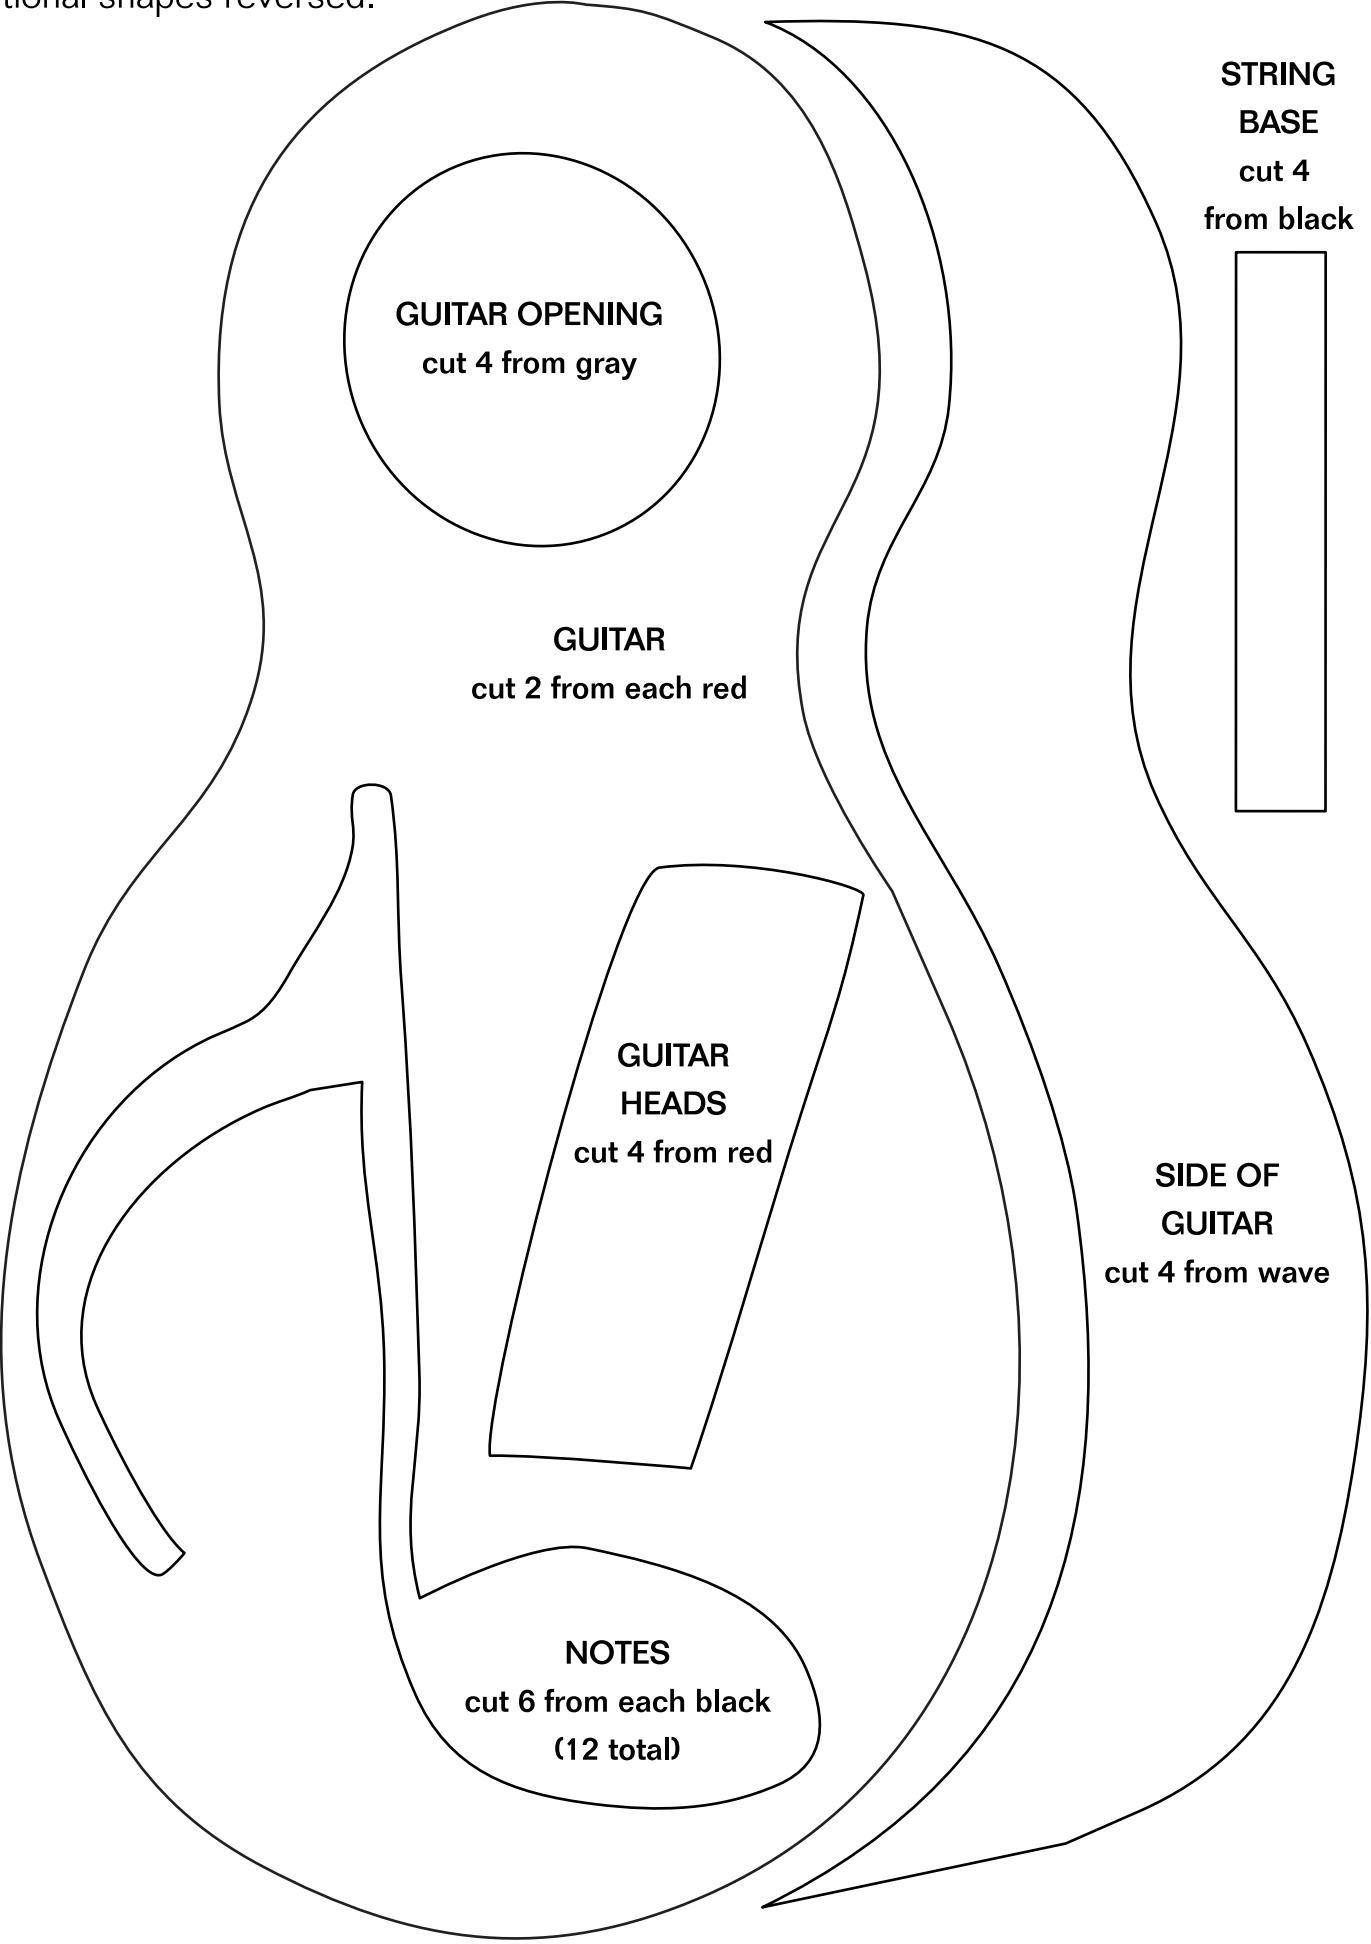

All directional shapes reversed.

GUITAR
NECK
cut
4
from
black

STRING
BASE
cut 4
from black

GUITAR OPENING
cut 4 from gray

GUITAR
cut 2 from each red

GUITAR
HEADS
cut 4 from red

NOTES
cut 6 from each black
(12 total)

SIDE OF
GUITAR
cut 4 from wave