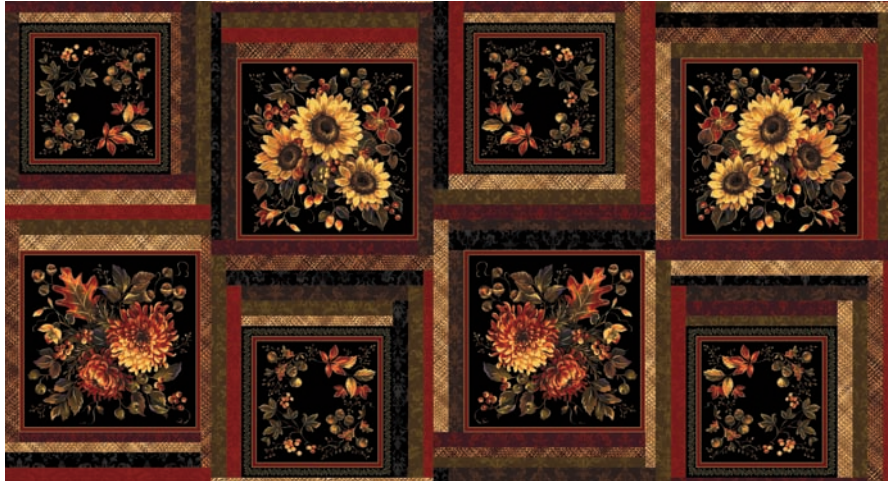

Abundance

Metallic Accent Collection by *P&B Textiles*

ABUN 540 K - selvage to selvage - 24" repeat

ABUN 542 K - shown at 30% scale

ABUN 541 K - selvage to selvage

ABUN 543 E

ABUN 543 K

ABUN 543 R